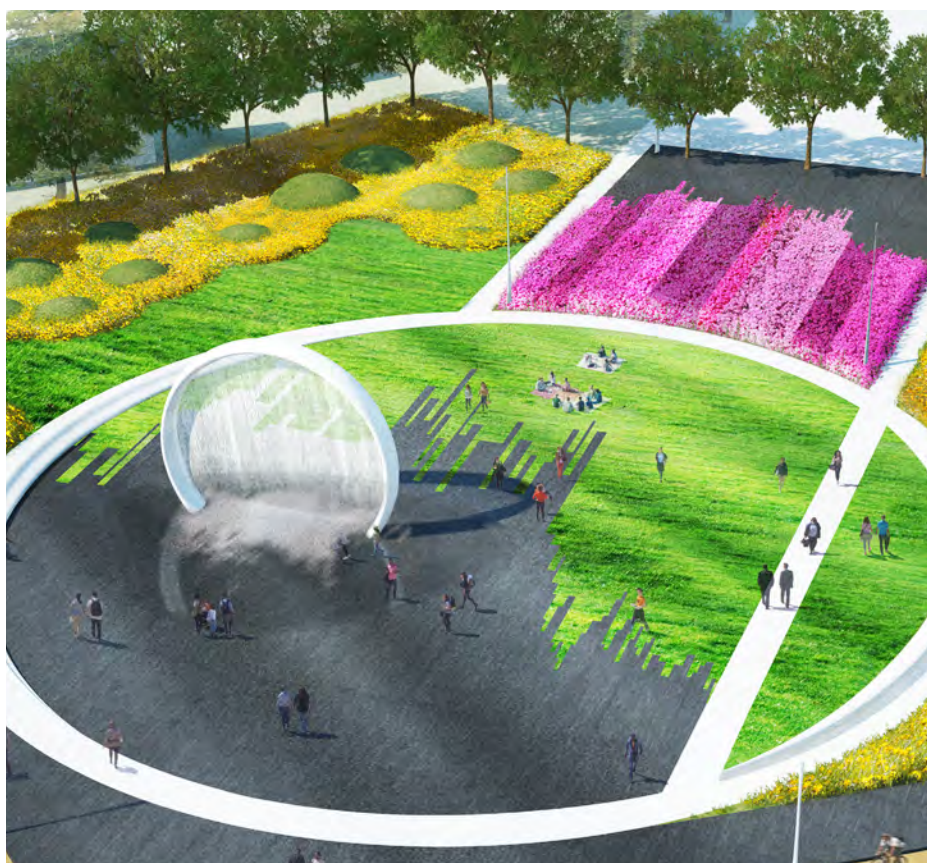

# Concept Scheme B = **CREATING A MAGNET**

Scheme B is inspired by the unique landscapes of water of the region of Syracuse, its history and elements:

**ONONDAGA LAKE**  
**SALT**  
**GLACIERS**  
**TECTONICS OF GLACIERS**  
**UNCOVERED LAYERS OF SEDIMENTS**

At a different scale there is one additional landscape of water that has informed the design of Scheme B: The memory of water represented by the old fountain at Leavenworth Circle.

Scheme B presents a space founded in the memory of water envisioned to be a city scale magnet and a place for community interaction.

**Scheme B - The MAGNET**  
Conceptual Design - Plan View

# CREATING A MAGNET

LARGE VERSATILE OPEN SPACE

INTERACTIVE FOUNTAIN

LAND ART

RAIN GARDEN

SEASONAL PLANTING

SEATING AREAS

COMPLETE STREETS