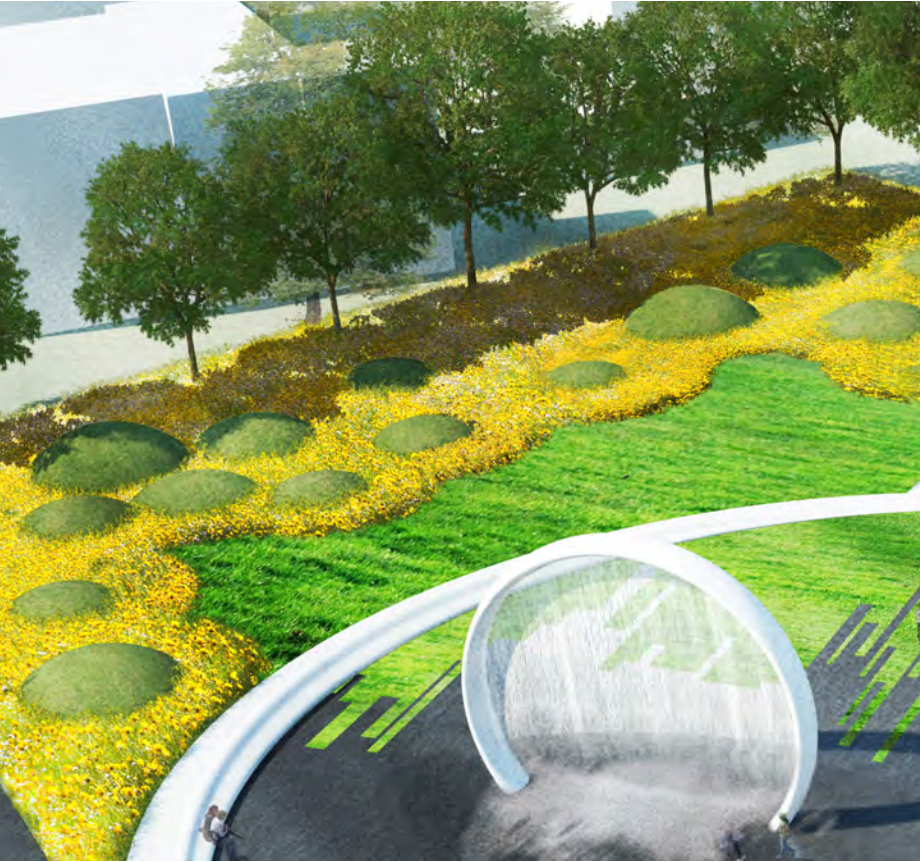

# Concept Scheme B = **CREATING A MAGNET**

Scheme B is inspired by the unique landscapes of water of the region of Syracuse, its history and elements:

**ONONDAGA LAKE**  
**SALT**  
**GLACIERS**  
**TECTONICS OF GLACIERS**  
**UNCOVERED LAYERS OF SEDIMENTS**

At a different scale there is one additional landscape of water that has informed the design of Scheme B: The memory of water represented by the old fountain at Leavenworth Circle.

Scheme B presents a space founded in the memory of water envisioned to be a city scale magnet and a place for community interaction.

# CREATING A MAGNET

LARGE VERSATILE OPEN SPACE

INTERACTIVE FOUNTAIN

LAND ART

RAIN GARDEN

SEASONAL PLANTING

SEATING AREAS

COMPLETE STREETS

STREET TREES

**Scheme B - The MAGNET**  
Conceptual Design - Systems