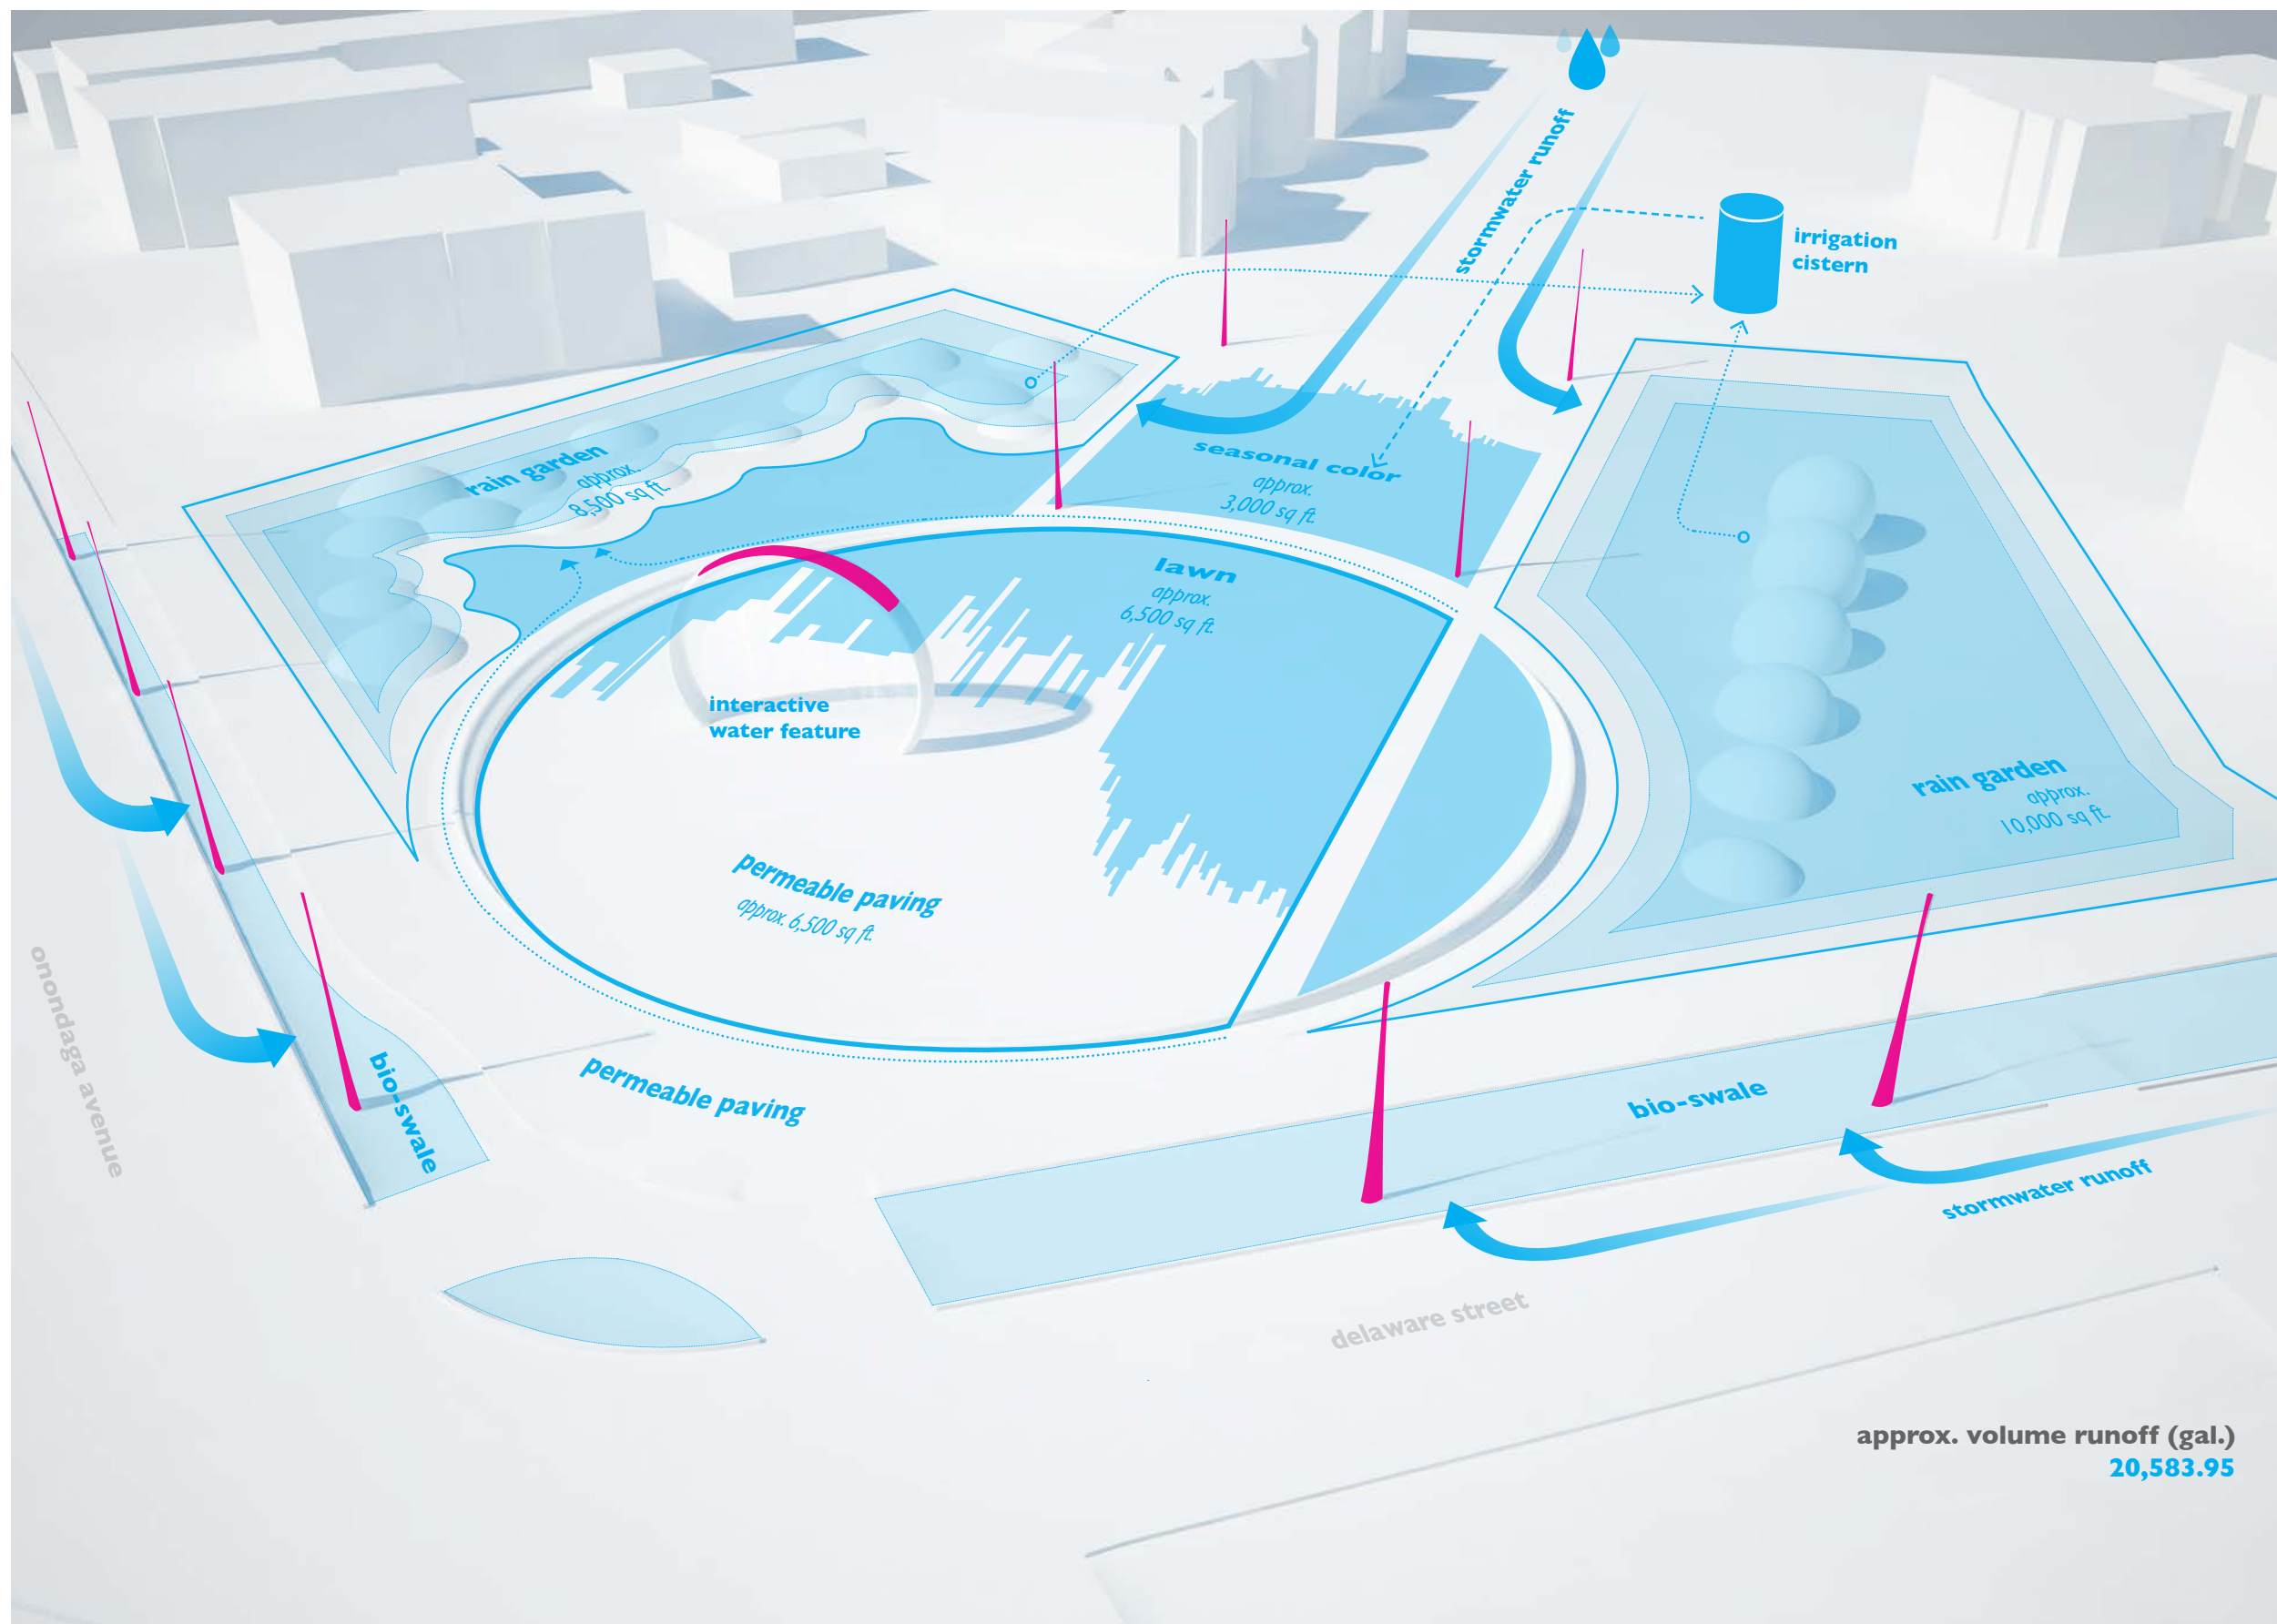

At a different scale there is one additional landscape of water that has informed the design of Scheme B: The memory of water represented by the old fountain at Leavenworth Circle.

Scheme B presents a space founded in the memory of water envisioned to be a city scale magnet and a place for community interaction.

**Scheme B - The MAGNET**  
Conceptual Design - Plan View

# CREATING A MAGNET

LARGE VERSATILE OPEN SPACE

INTERACTIVE FOUNTAIN

LAND ART

RAIN GARDEN

SEASONAL PLANTING

SEATING AREAS

COMPLETE STREETS

STREET TREES

**Scheme B - The MAGNET**  
Conceptual Design - Systems