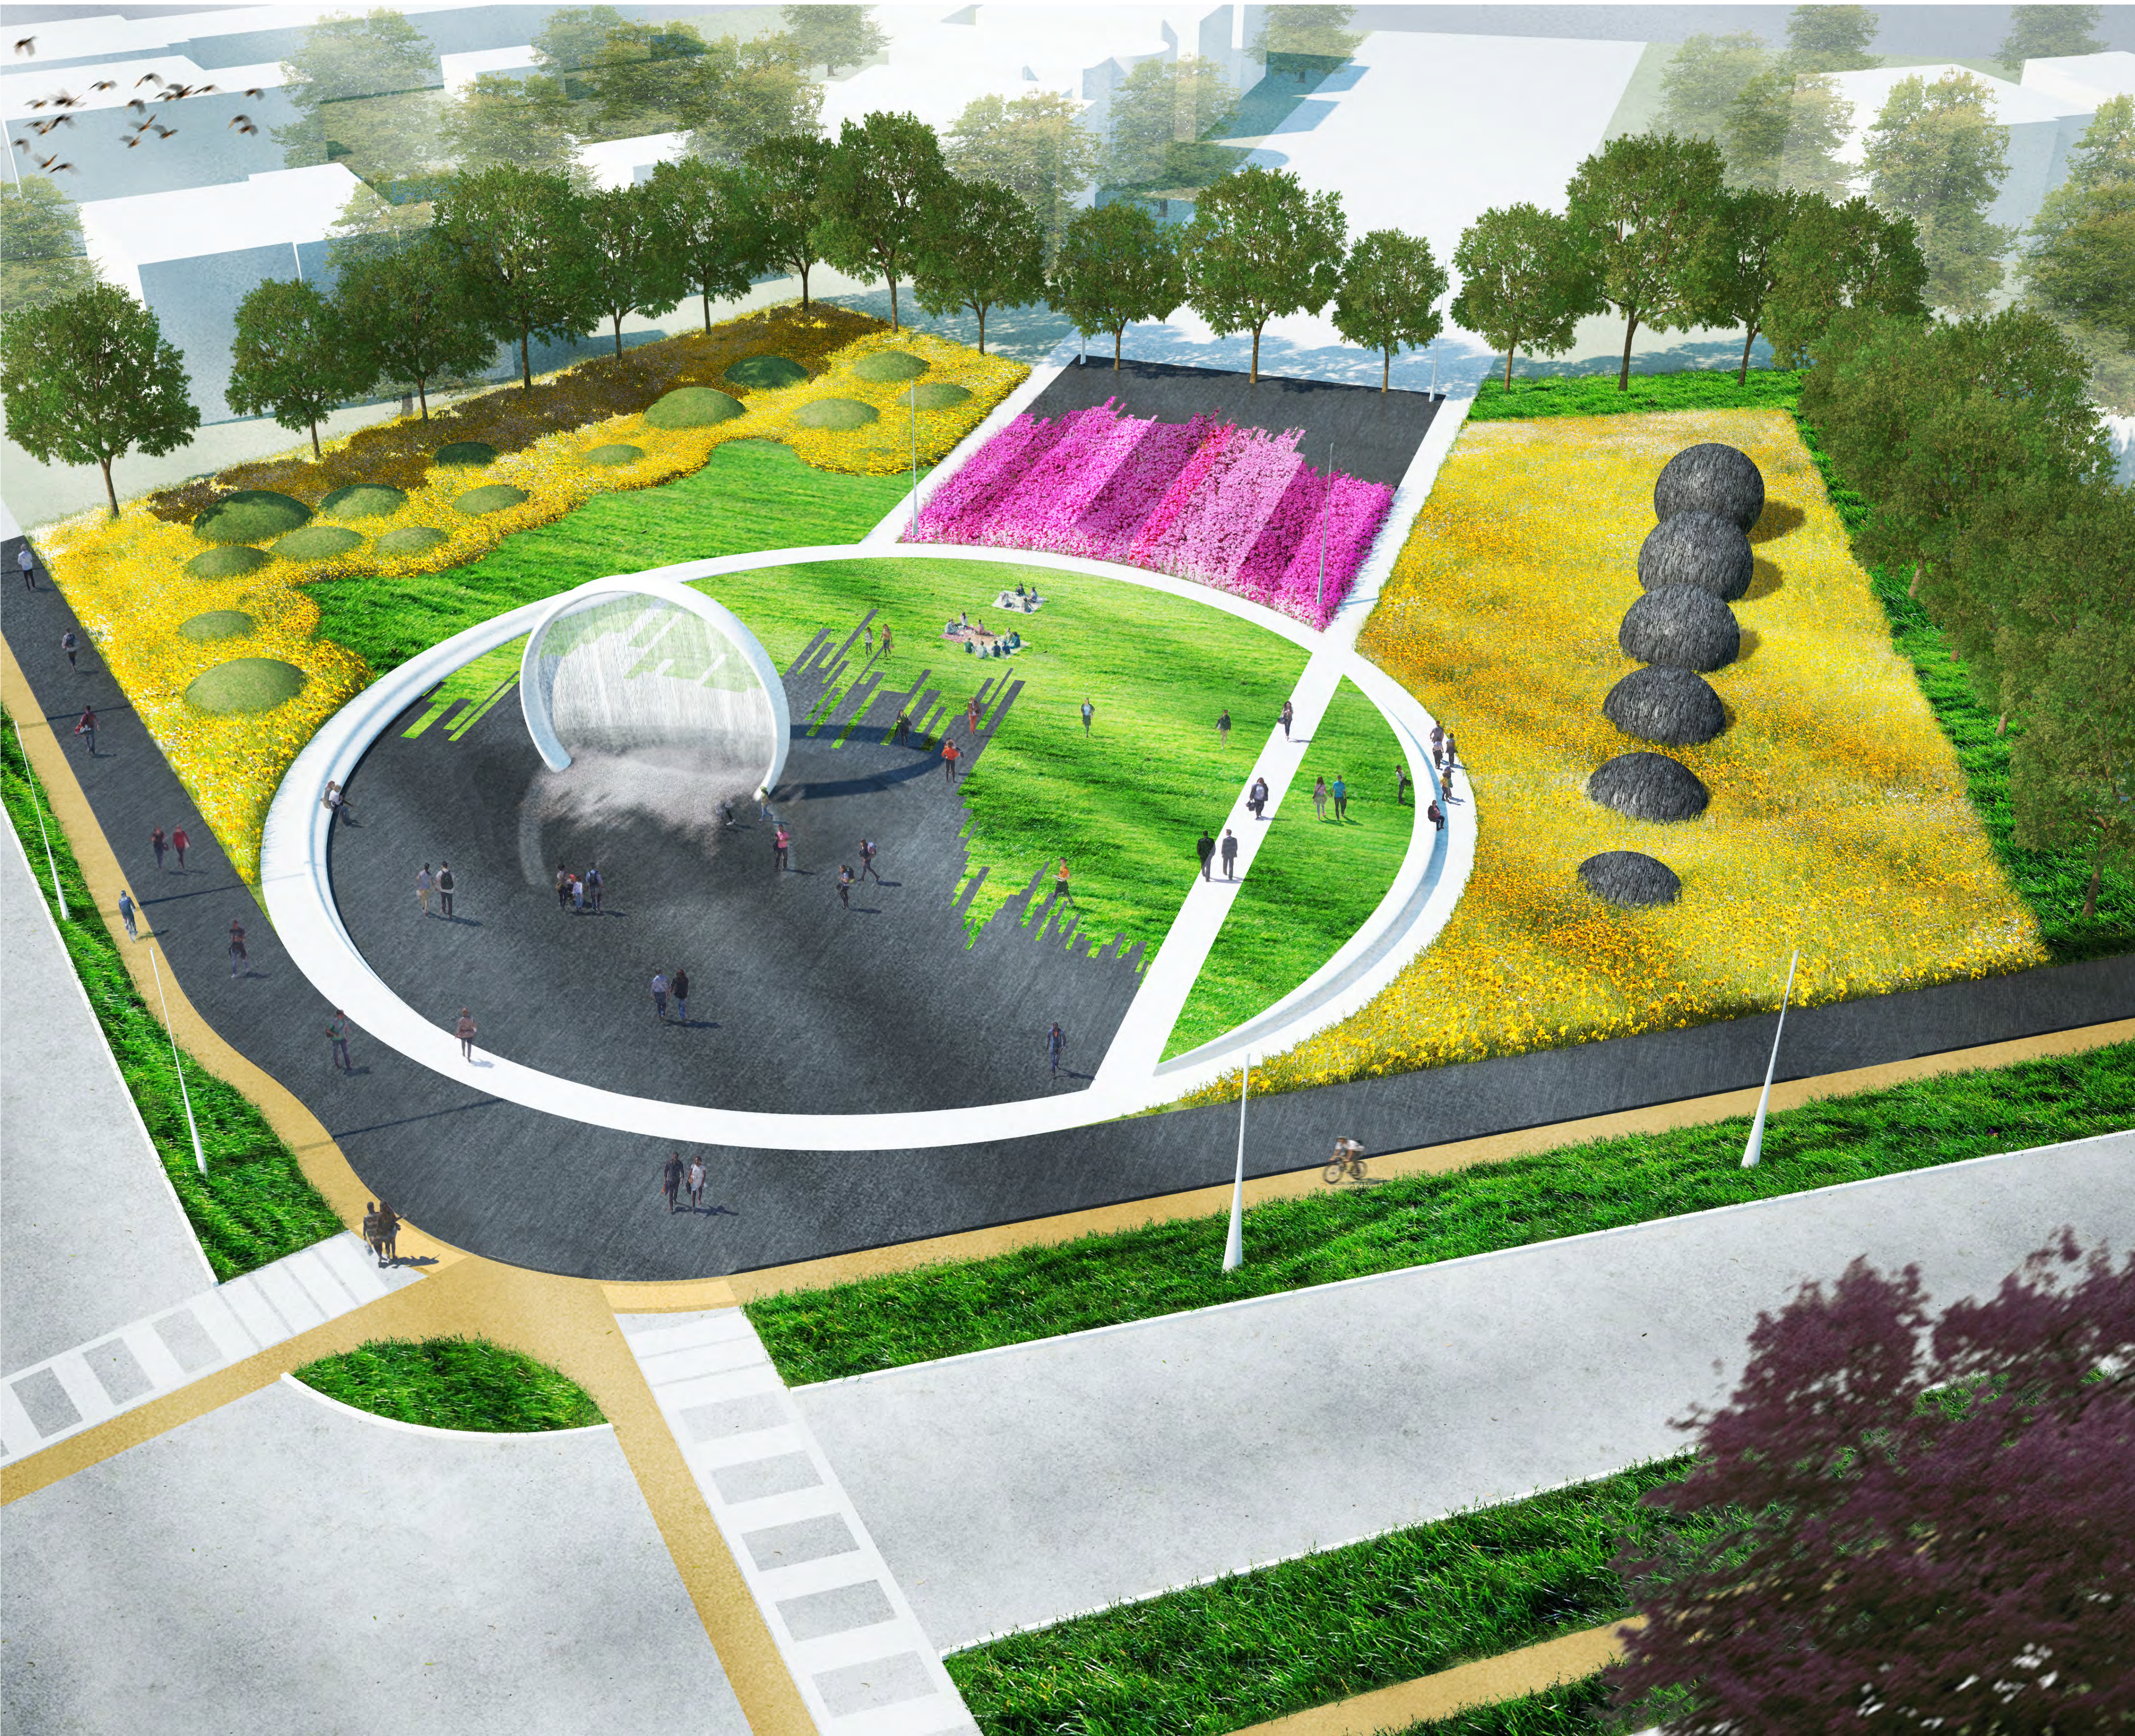

# Concept Scheme B = **CREATING A MAGNET**

Scheme B is inspired by the unique landscapes of water of the region of Syracuse, its history and elements:

**ONONDAGA LAKE**  
**SALT**  
**GLACIERS**  
**TECTONICS OF GLACIERS**  
**UNCOVERED LAYERS OF SEDIMENTS**

At a different scale there is one additional landscape of water that has informed the design of Scheme B: The memory of water represented by the old fountain at Leavenworth Circle.

Scheme B presents a space founded in the memory of water envisioned to be a city scale magnet and a place for community interaction.

**Scheme B - The MAGNET**  
Conceptual Design - Plan View

# CREATING A MAGNET

LARGE VERSATILE OPEN SPACE

INTERACTIVE FOUNTAIN

LAND ART

RAIN GARDEN

SEASONAL PLANTING

SEATING AREAS

COMPLETE STREETS